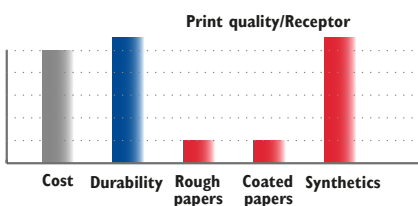

PRE - TSC Premium Resin

- Designed for the most extreme environmental conditions
- Highest abrasion, scratch and solvent resistance
- Compatible with a wide range of synthetic materials

Width (mm)	64	76	83	90	110
Length (m)	600	600	600	600	600
No. rolls/Box	12	12	6	6	6
Your P/N	35-R064600-20CF	35-R076600-20CF	35-R083600-20CF	35-R090600-20CF	35-R110600-20CF

CORPORATE HEADQUARTERS

TSC Auto ID Technology Co., Ltd.
Tel: +886 2 2218 6789
E-mail: apac_sales@tscprinters.com

LI ZE PLANT

TSC Auto ID Technology Co., Ltd.
Tel: +886 3 990 6677
E-mail: apac_sales@tscprinters.com

AMERICAS

TSC Auto ID Technology America Inc.
Tel: +1 657 258 0808
E-mail: americas_sales@tscprinters.com

MEXICO

TSC Mexico Representative Office
Tel: +52 (33) 3165 7379
E-mail: americas_sales@tscprinters.com

BRAZIL

TSC Brazil Representative Office
Tel: +55 (11) 99597 8098
E-mail: americas_sales@tscprinters.com

EMEA

TSC Auto ID Technology EMEA GmbH
Tel: +49 (0) 8106 37979 00
E-mail: emea_sales@tscprinters.com

RUSSIA

TSC Auto ID Technology EMEA GmbH
Tel: +7 495 249 9017
E-mail: emea_sales@tscprinters.com

MIDDLE EAST

TSC Auto ID Technology ME Ltd, FZE
Tel: +971 4 2533 069
E-mail: emea_sales@tscprinters.com

ASIA PACIFIC

TSC Auto ID Technology Co., Ltd.
Tel: +886 2 2218 6789
E-mail: apac_sales@tscprinters.com

CHINA

Tianjin TSC Auto ID Technology Co., Ltd.
Tel: +86 22 5981 6661
E-mail: apac_sales@tscprinters.com