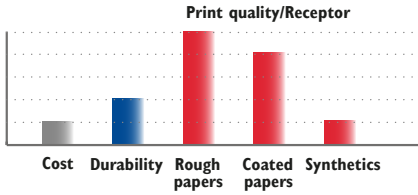

SWX - TSC Standard Wax

- Widely used for barcode application. Provides excellent print quality.
- Suitable for standard labeling applications
- Compatible with most coated and non-coated paper labels

Width (mm)	64	76	83	90	110
Length (m)	600	600	600	600	600
No. rolls/Box	12	12	12	12	12
Your P/N	35-W064600-20CA	35-W076600-20CA	35-W083600-20CA	35-W090600-20CA	35-W110600-20CA