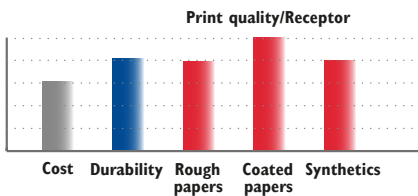

PWR - TSC Premium Wax/Resin

- Designed to print on a wide range of coated papers and films
- Very sharp print quality, enabling ladder and rotated barcode printing simultaneously
- Enhanced abrasion and scratch resistance

Width (mm)	64	76	83	90	110
Length (m)	600	600	600	600	600
No. rolls/Box	12	12	12	12	6
Your P/N	35-S064600-20CD	35-S076600-20CD	35-S083600-20CD	35-S090600-20CD	35-S110600-20CD