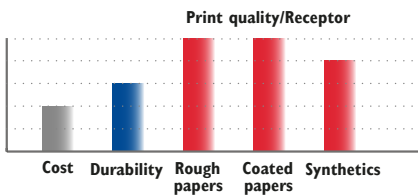

SWR - TSC Standard Wax/Resin

- General purpose wax/resin formulation
- Superior print quality on all common papers and films. Our most versatile formulation.
- Good scratch and smudge resistance

Width (mm)	64	76	83	90	110
Length (m)	600	600	600	600	600
No. rolls/Box	12	12	12	12	12
Your P/N	35-S064600-20CC	35-S076600-20CC	35-S083600-20CC	35-S090600-20CC	35-S110600-20CC