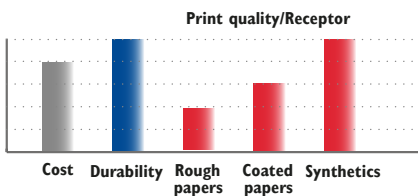

SRE - TSC Standard Resin

- Excellent mechanical resistance, including abrasion and scratch
- Extensive adaptability to a wide range of film materials
- Supports higher print speeds

Width (mm)	64	76	83	90	110
Length (m)	600	600	600	600	600
No. rolls/Box	12	12	6	6	6
Your P/N	35-R064600-20CE	35-R076600-20CE	35-R083600-20CE	35-R090600-20CE	35-R110600-20CE