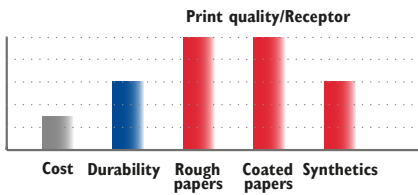

PWX - TSC Premium Wax

- Resin-enhanced wax
- Best scratch and smudge resistance for a wax ribbon
- Supports high speed printing
- Excellent print quality on all papers and some film materials

Width (mm)	64	76	83	90	110
Length (m)	600	600	600	600	600
No. rolls/Box	12	12	12	12	12
Your P/N	35-W064600-20CB	35-W076600-20CB	35-W083600-20CB	35-W090600-20CB	35-W110600-20CB